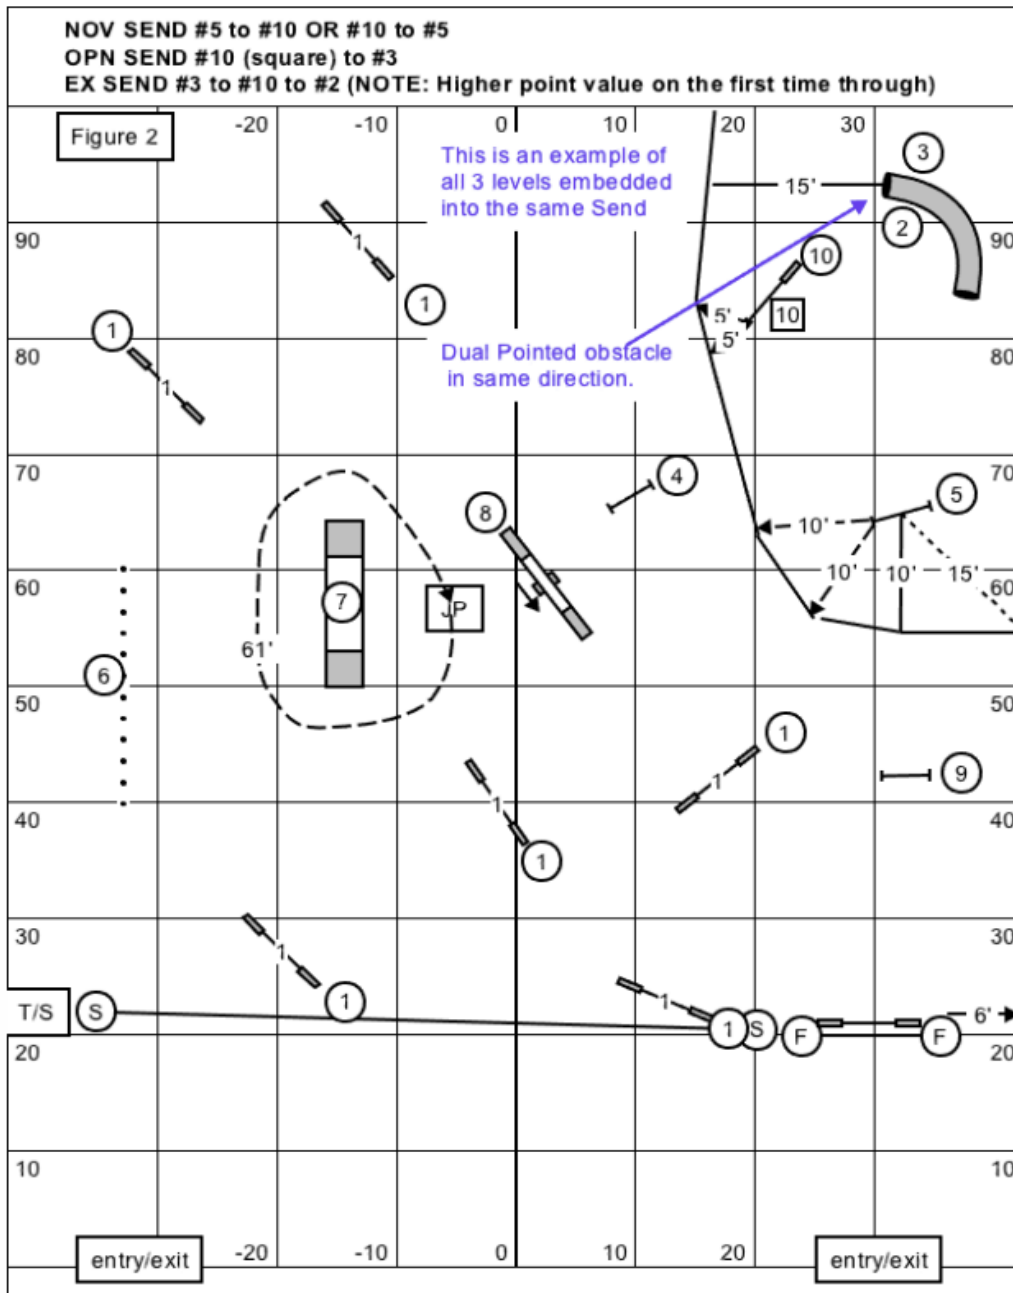

New nested FAST course 1 (see <https://akcagilityjudges.wordpress.com/>)

- Open – 2 or 3 obstacles are required at a minimum distance of 5' to a maximum distance of 20' depending on the number of obstacles used. If only 2 obstacles are used in the send then one of the obstacles must be between 10' and 15'. If 3 obstacles are used then at least one obstacle must be between 10' and 15'. No more than one obstacle may be less than 10' and no more than one obstacle can be greater than 15'.
- Excellent/Master – 3 obstacles are required at a minimum distance of 5' to a maximum distance of 25' with a change of direction or obstacle discrimination. No more than one obstacle may be less than 15' and no more than one obstacle may be greater than 20'.

Check out [fast-rules-update-insert-01032017-v3-blog](#) for full details.

Share Your Versatile Brittany Stories

Email webmaster@huntersheart.com with your Brittany stories, brags and photos, including dogsports and activities that demonstrate the versatility of our breed. We'd like to share the highlights in an upcoming issue.

Carla Simon is a nosework instructor, agility judge, Canine Good Neighbour evaluator and breeder from Calgary, Canada. Her Hunter's Heart Brittany's have achieved Top 5 rankings in agility, obedience and conformation.