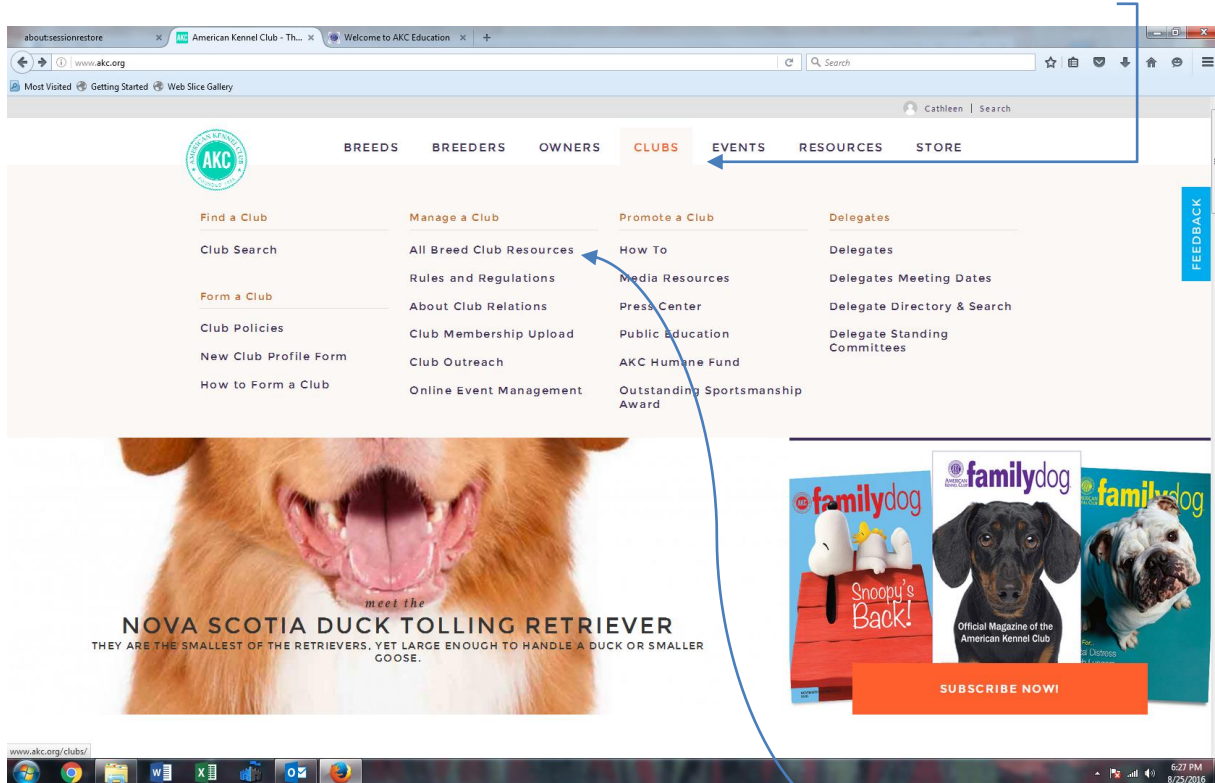

These survey results and best practices are available to all clubs on the AKC website at The All-Breed Club Resource page. We encourage clubs to visit the site and share this information with their members and hopefully utilize these recommendations to help make their club more successful. We would appreciate feedback and input as the best practices project is a working document that can be revised and updated as needed. These survey results and best practices can be downloaded and presented at a club meeting or printed for distribution as they are available in Power Point or as a PDF document.

Directions to locate the survey results and best practices:

- Go to www.akc.org
- At home page hover with cursor over Clubs at the top menu
- Under Manage a Club click on the link to All Breed Club Resources
- You can then scroll down to locate all documents and other useful information such as the newly formed AKC [All Breed Club Advisory Team Services](#) where clubs can reach out for help.

See screen shot below.

1. Place your cursor on CLUBS along the top left of AKC. That will drop down the box below it.

2. move cursor and click on All Breed Club Resources.... follow arrow.