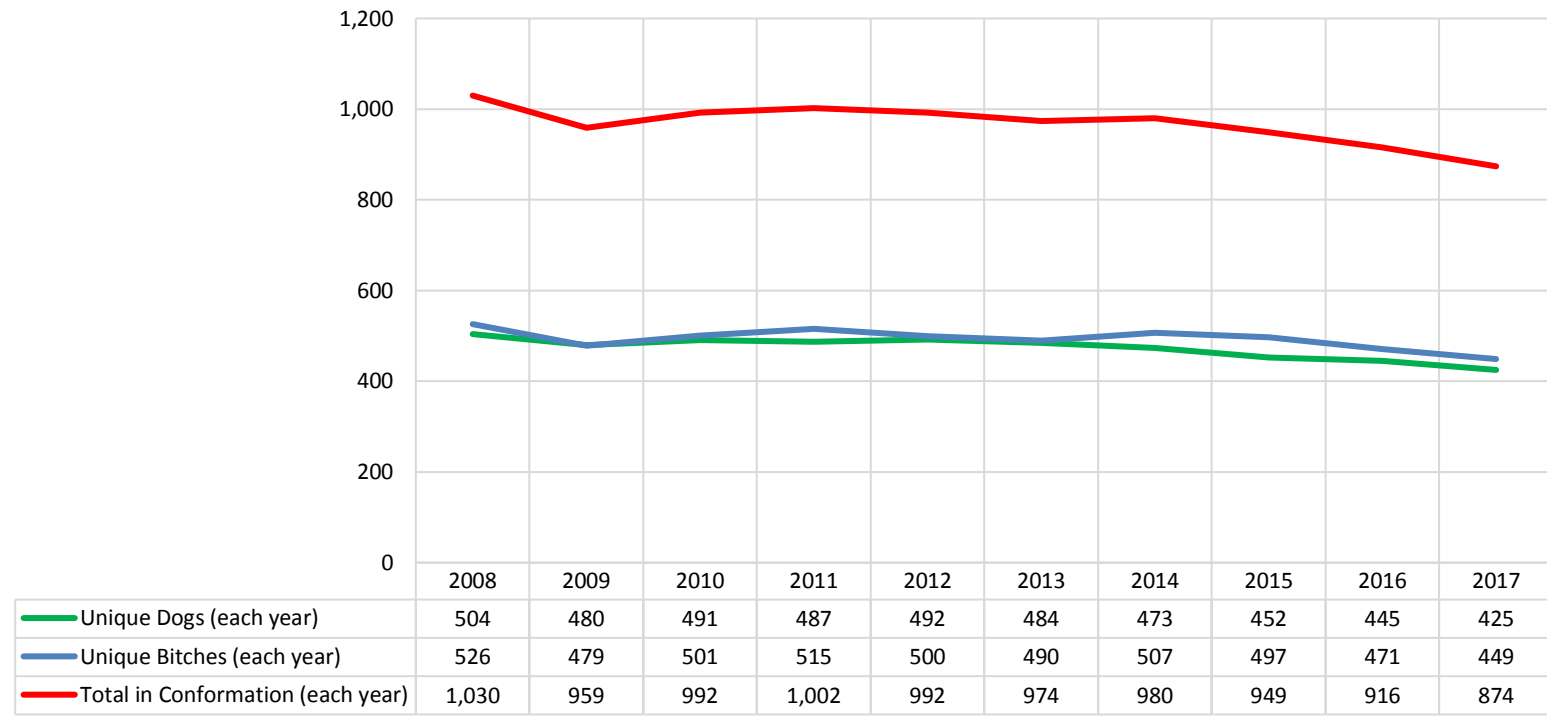

Brittanys

Competing: Unique Individual Dogs & Bitches in Conformation Each Year