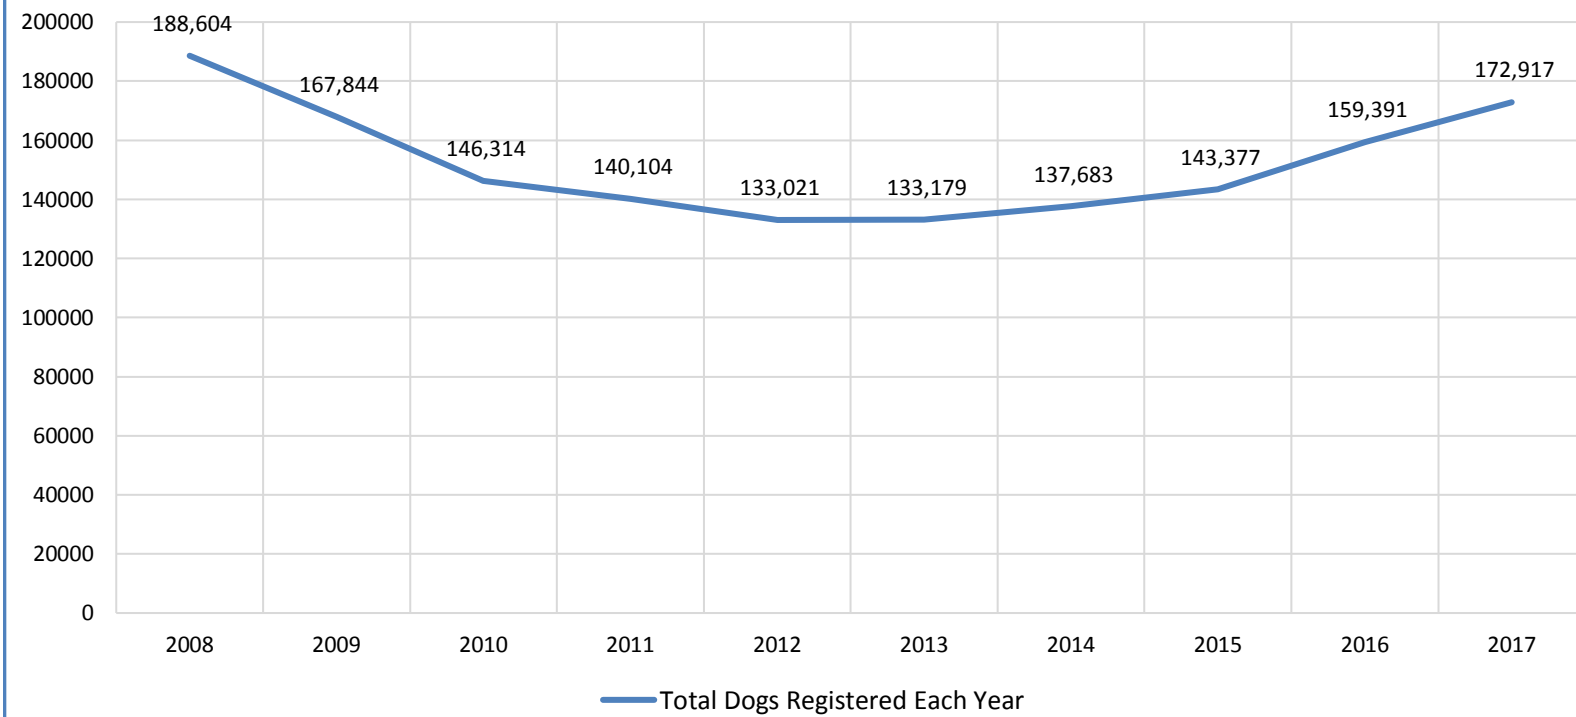

Dogs Registered (including FSS, Open, Conditional & Foreign)