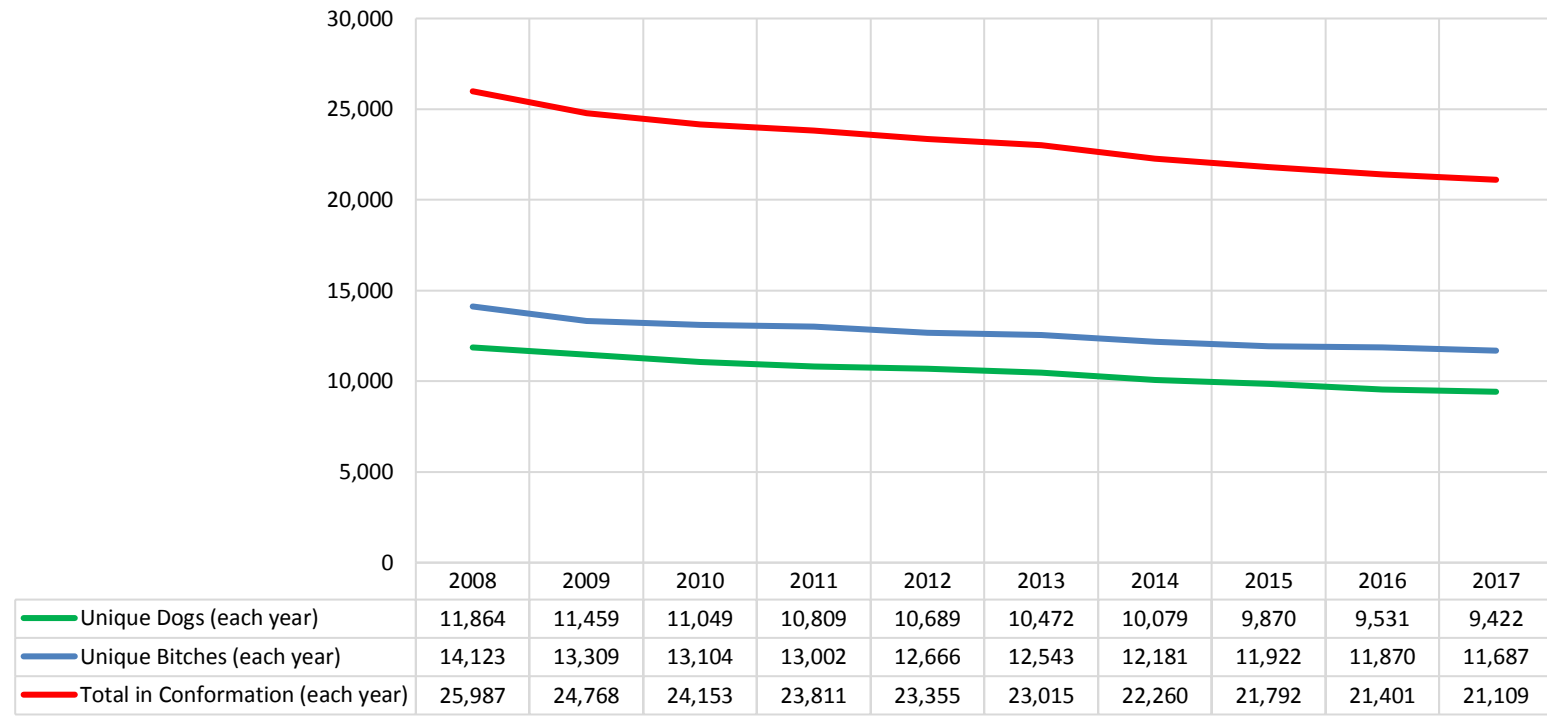

Sporting Group

Competing: Unique Individual Dogs & Bitches in Conformation Each Year