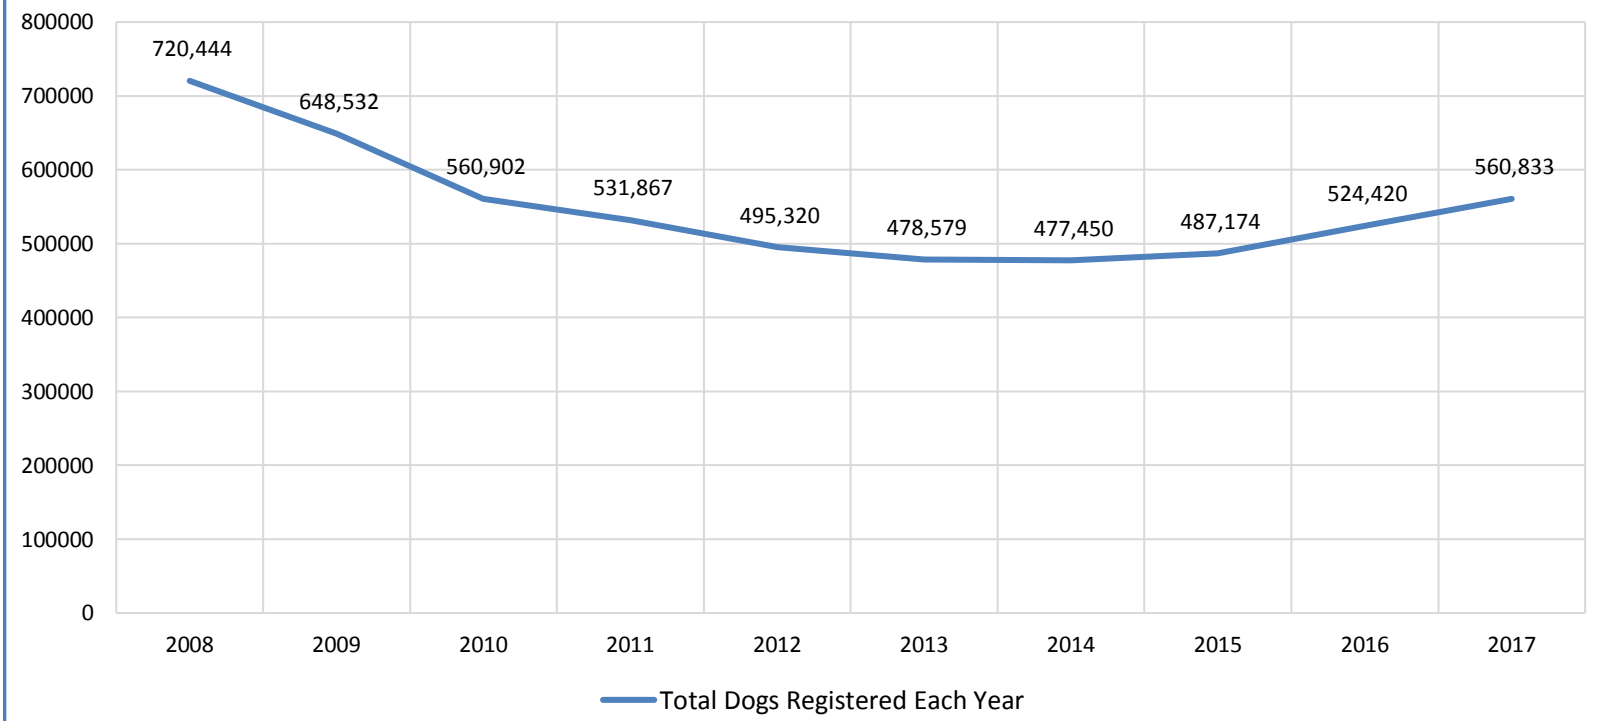

Dogs Registered (including FSS, Open, Conditional & Foreign)