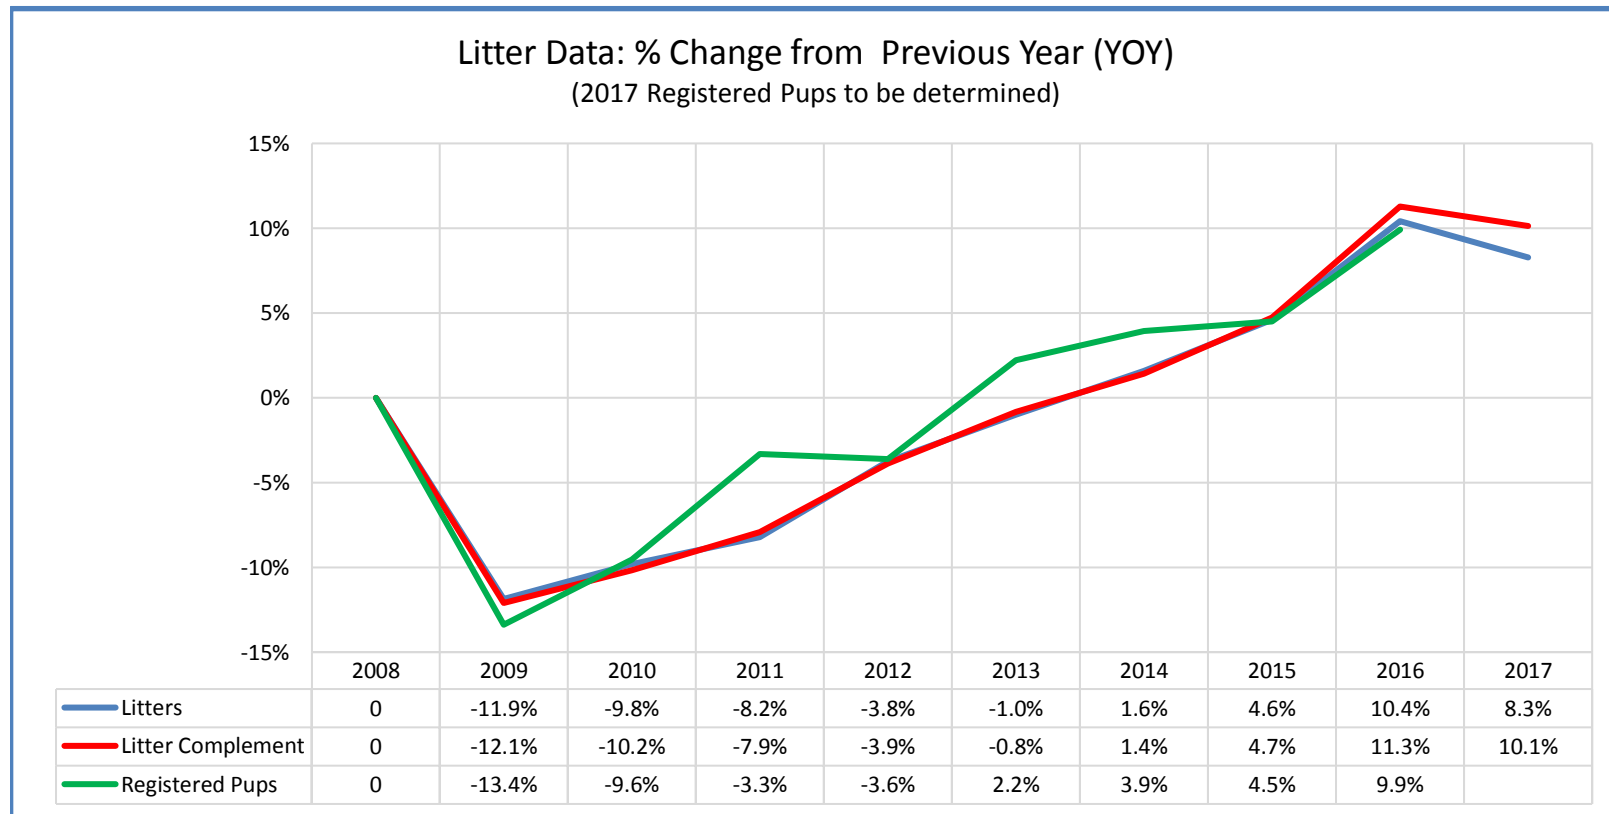

Sporting Group