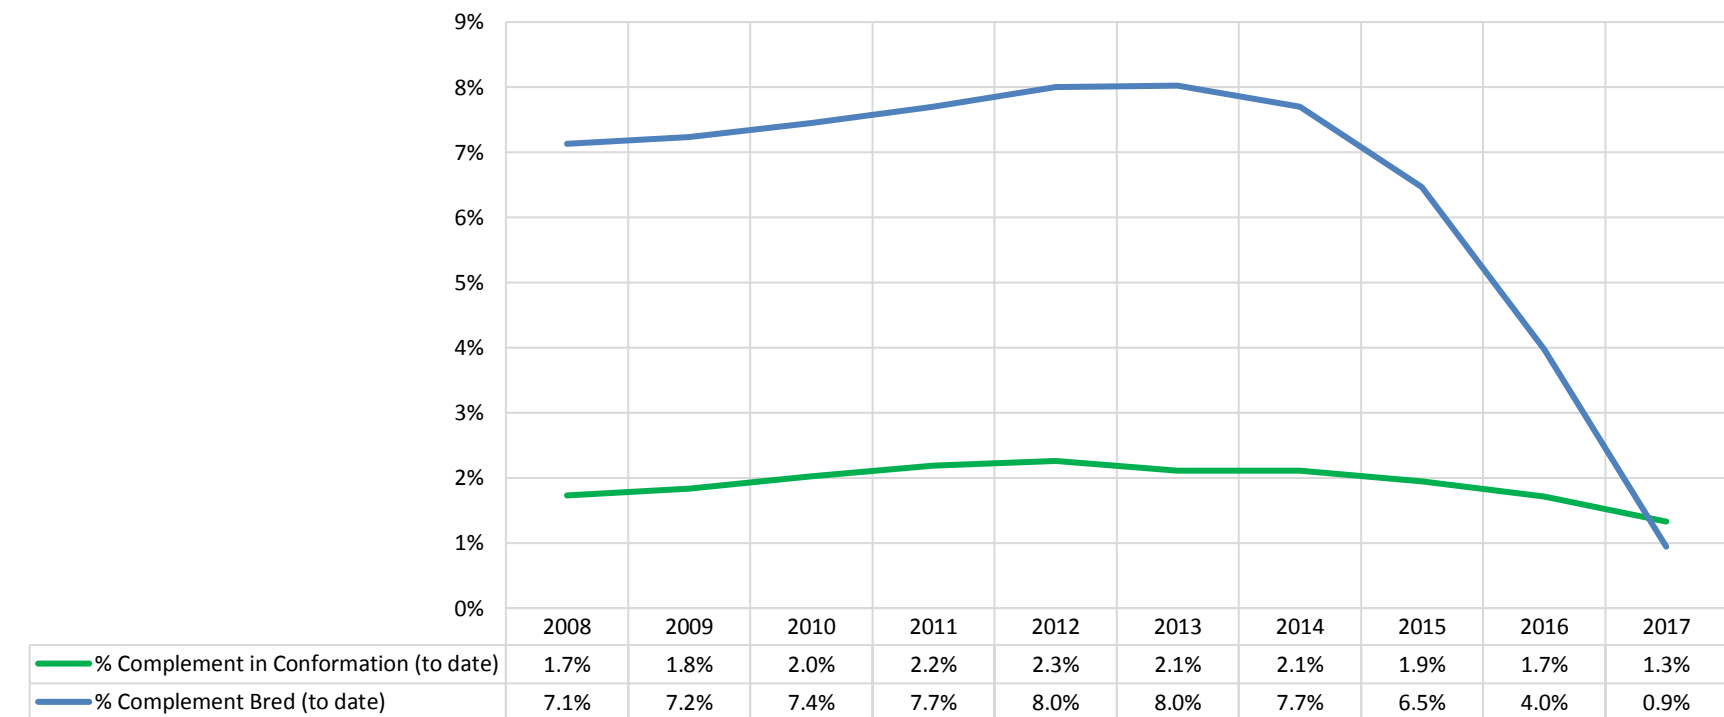

% of Each Year's Litter Complement that have been Shown or Bred (to date)