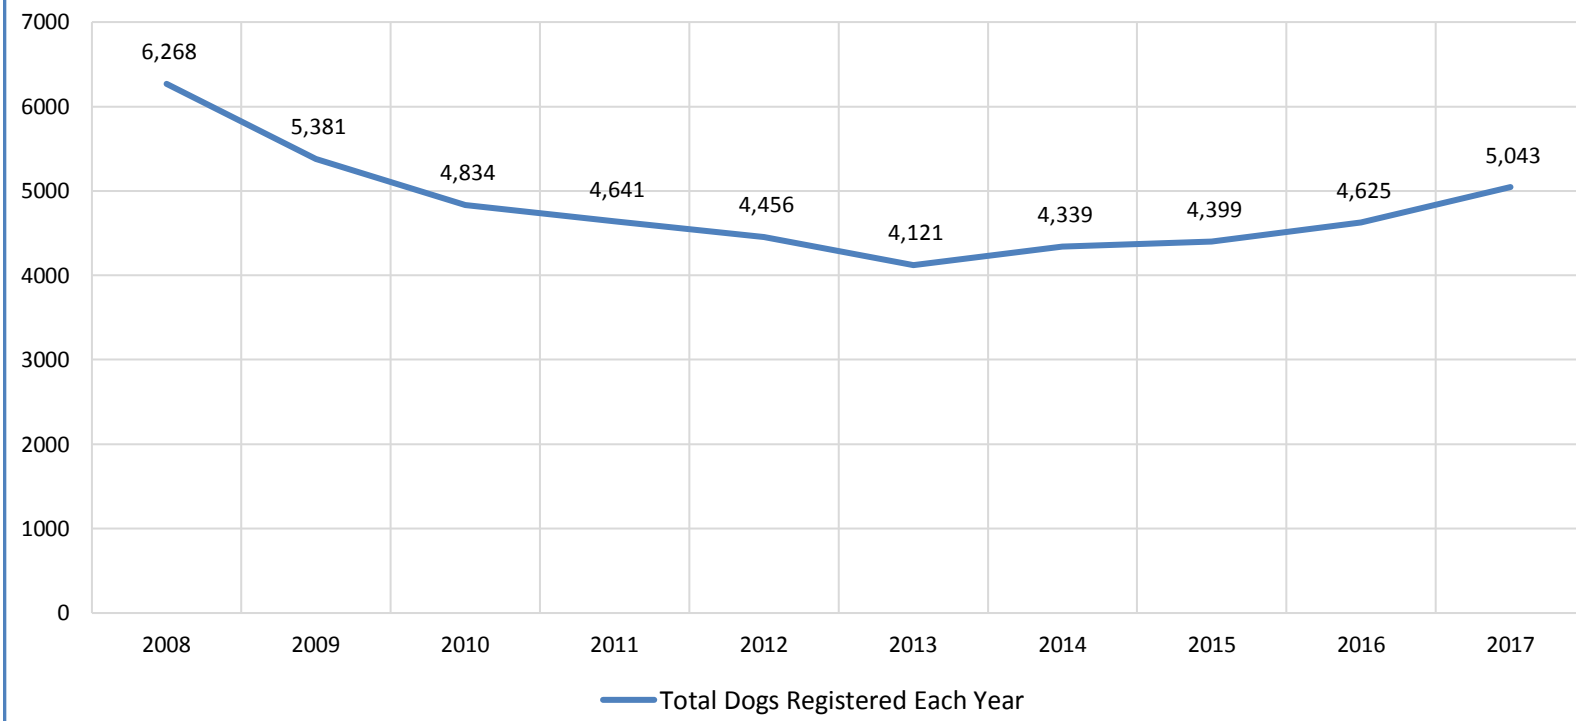

Dogs Registered (including FSS, Open, Conditional & Foreign)