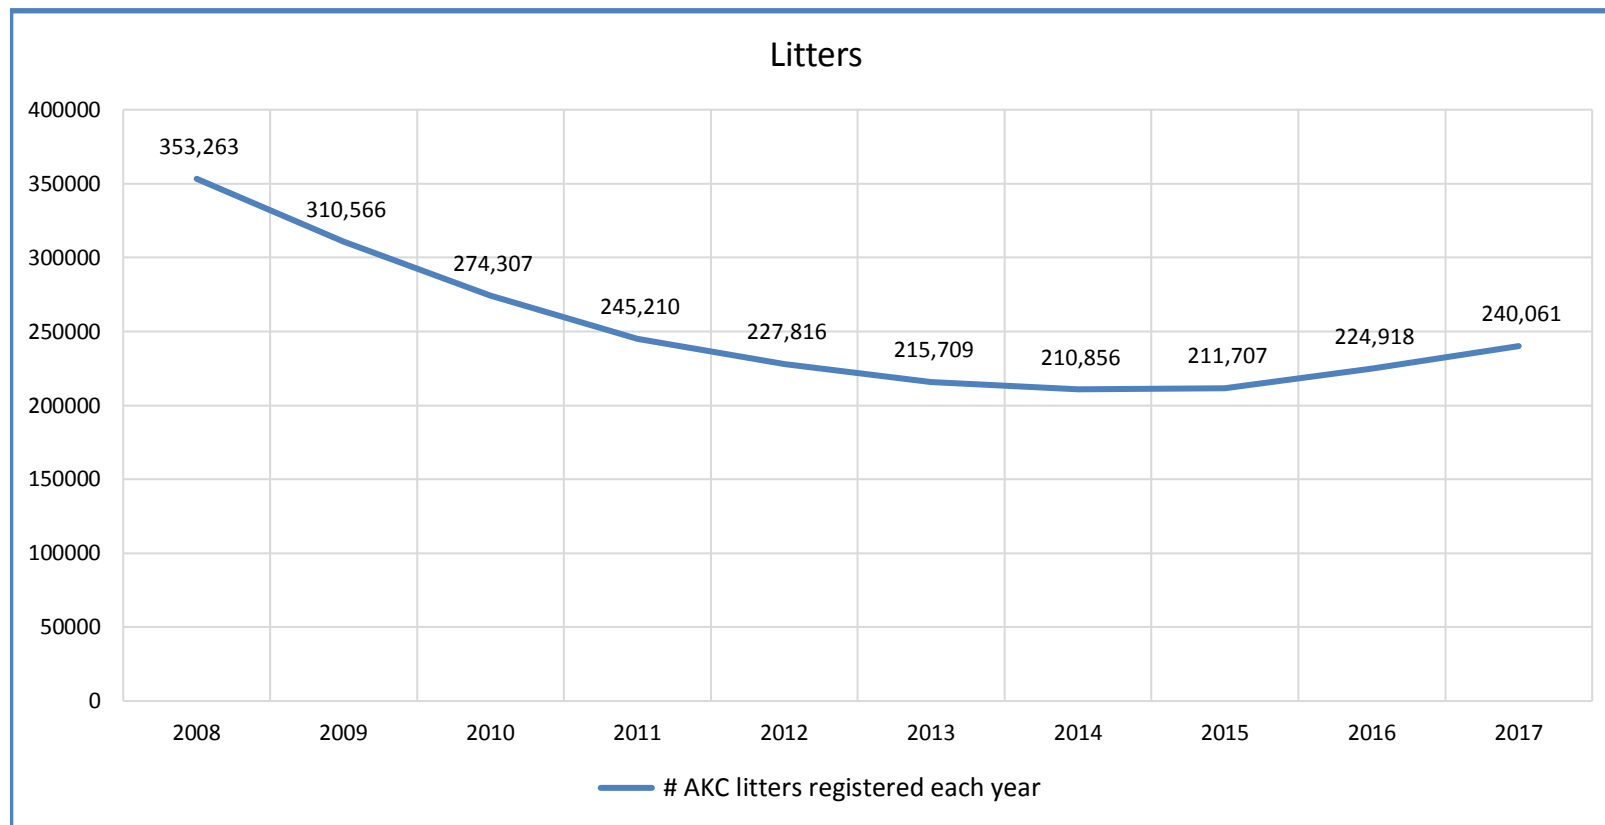

All Breeds (AKC only)