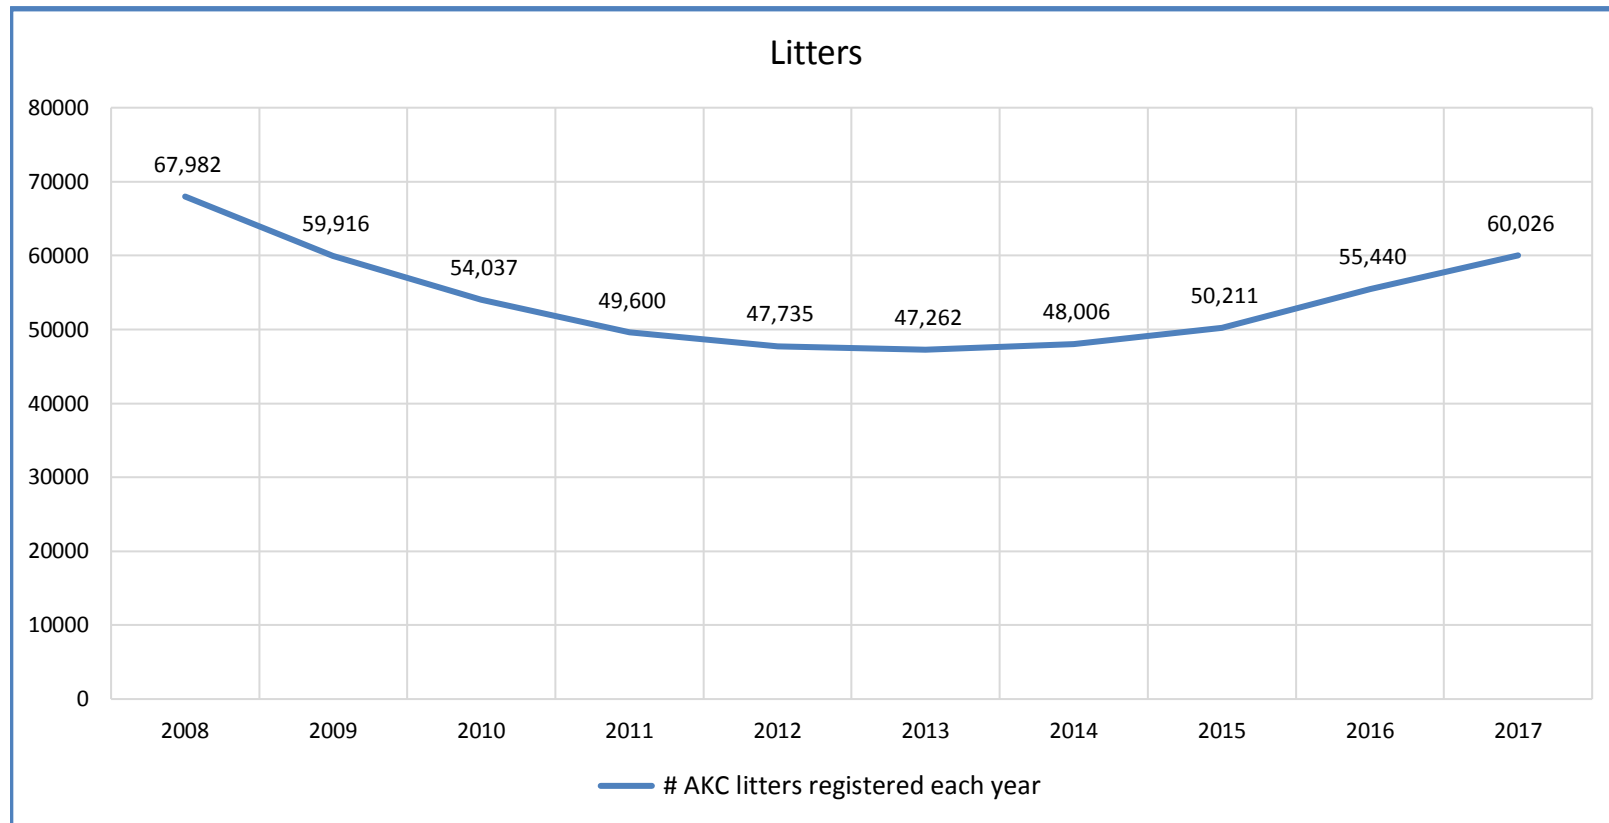

Sporting Group