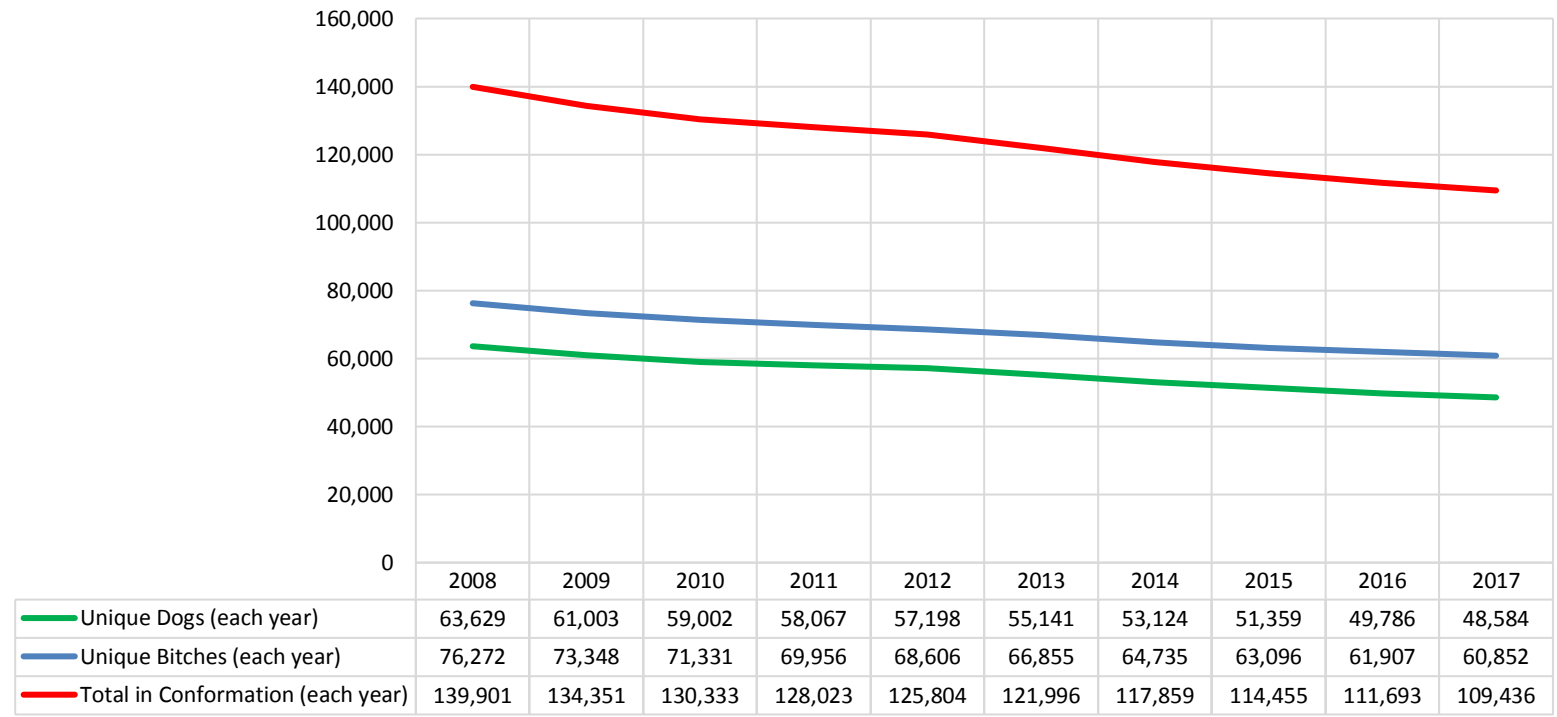

All Breeds (AKC only)

Competing: Unique Individual Dogs & Bitches in Conformation Each Year