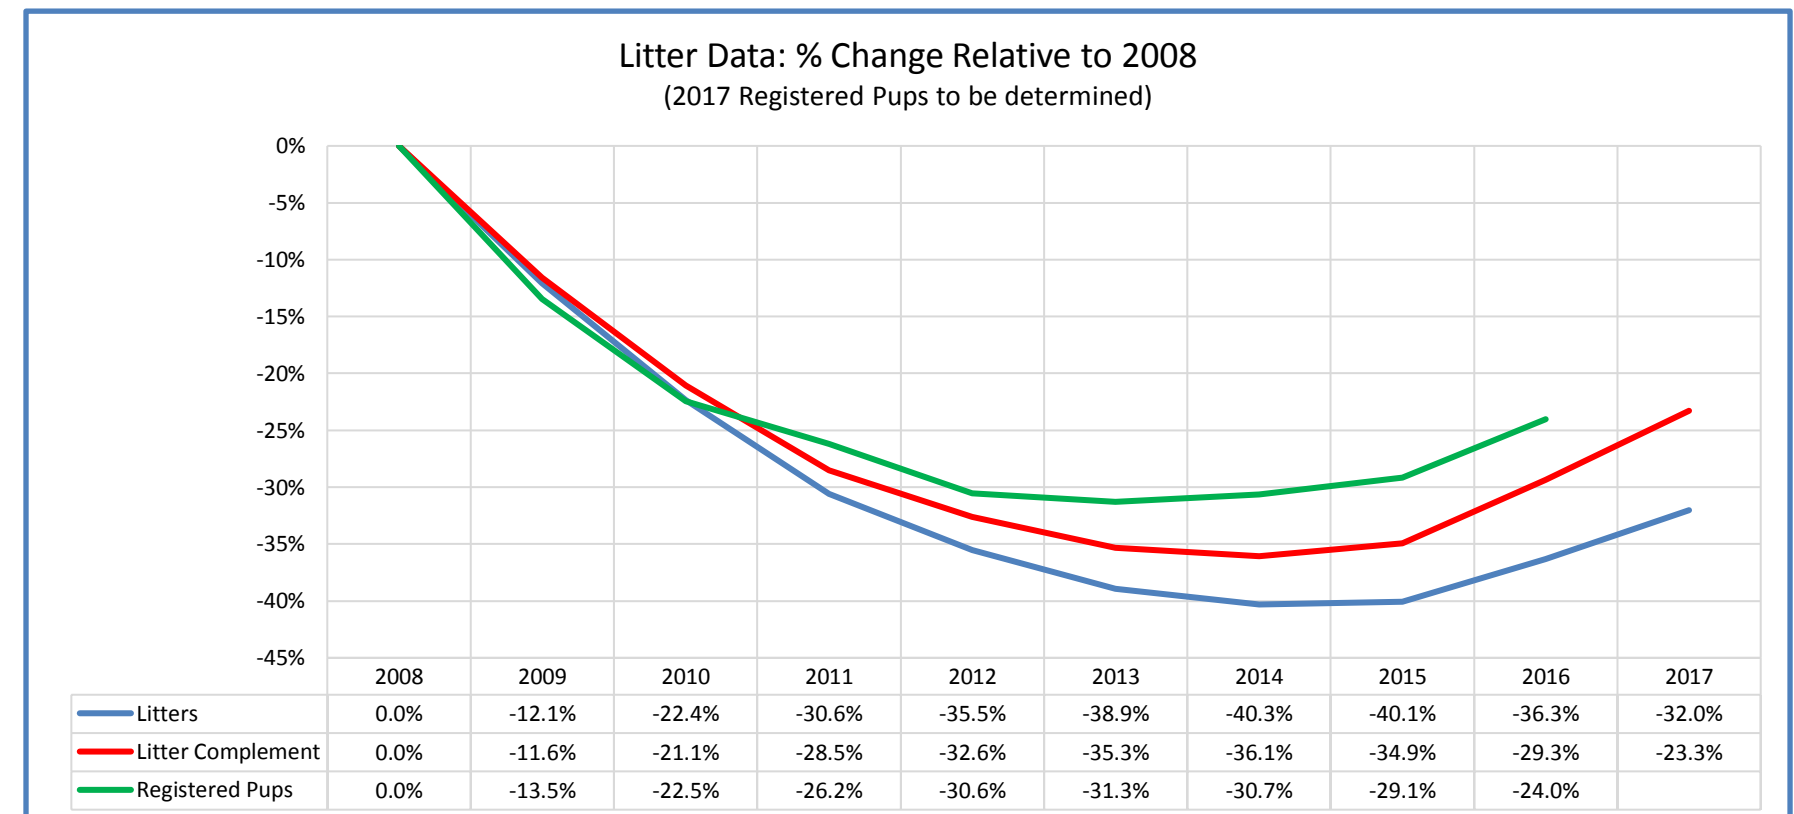

All Breeds (AKC only)