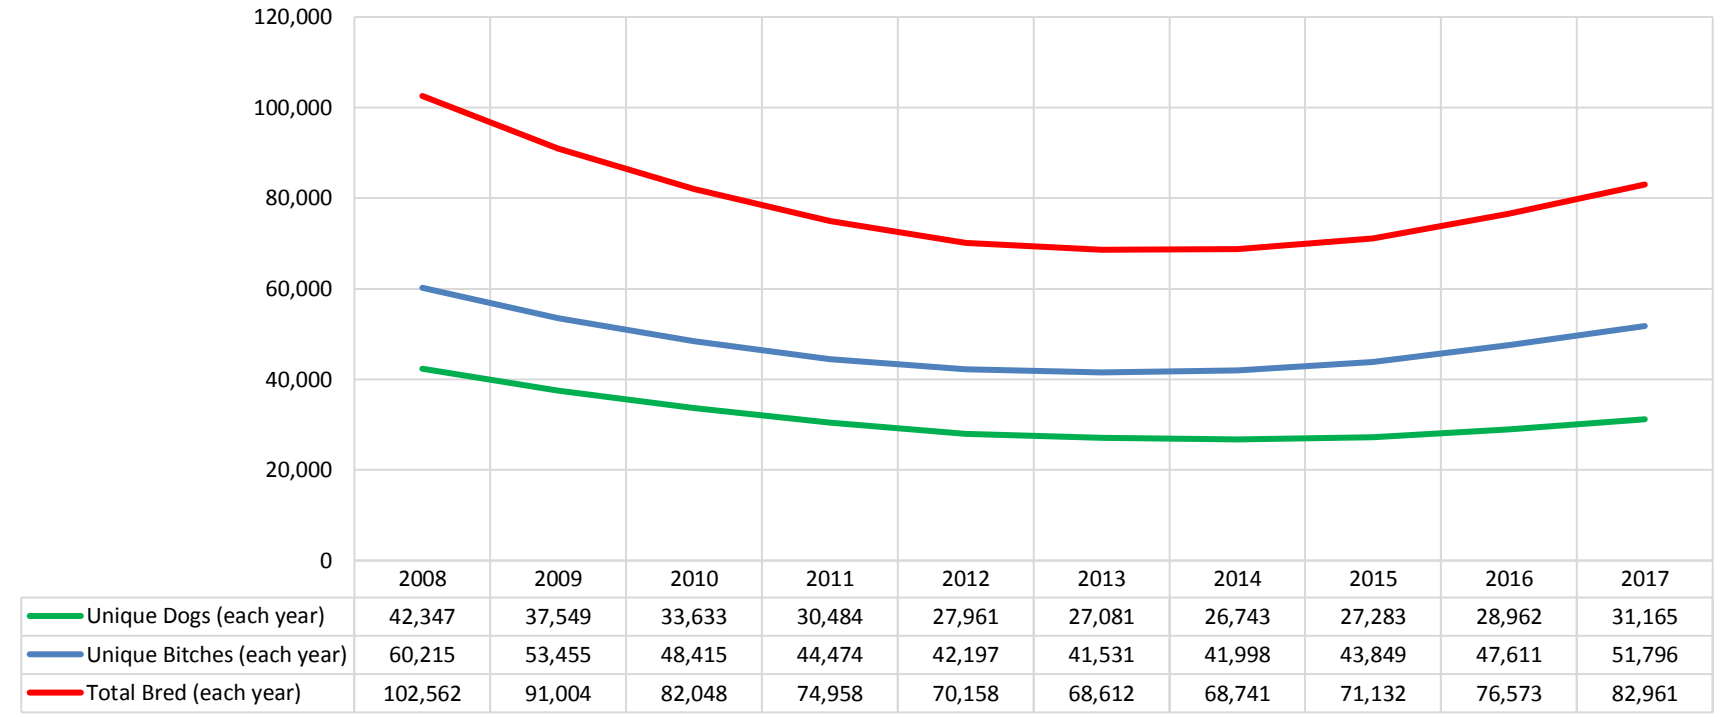

% Change Relative 2008	2008	2009	2010	2011	2012	2013	2014	2015	2016	2017	2018	
Litters	0.0%	-11.9%	-20.5%	-27.0%	-29.8%	-30.5%	-29.4%	-26.1%	-18.4%	-11.7%	-52.2%	These %'s are calculated to show the change each year compared to 2008.
Litter Complement	0.0%	-12.1%	-21.0%	-27.3%	-30.1%	-30.7%	-29.7%	-26.4%	-18.1%	-9.8%	-51.1%	
Registered Pups	0.0%	-13.4%	-21.7%	-24.3%	-27.0%	-25.4%	-22.4%	-18.9%	-10.9%	-13.7%	-76.0%	

Sporting Group

Sporting Group

Competing: Unique Individual Dogs & Bitches in Conformation Each Year

Breeding: Unique Individual Dogs & Bitches Bred Each Year

Dogs Registered (including FSS, Open, Conditional & Foreign)