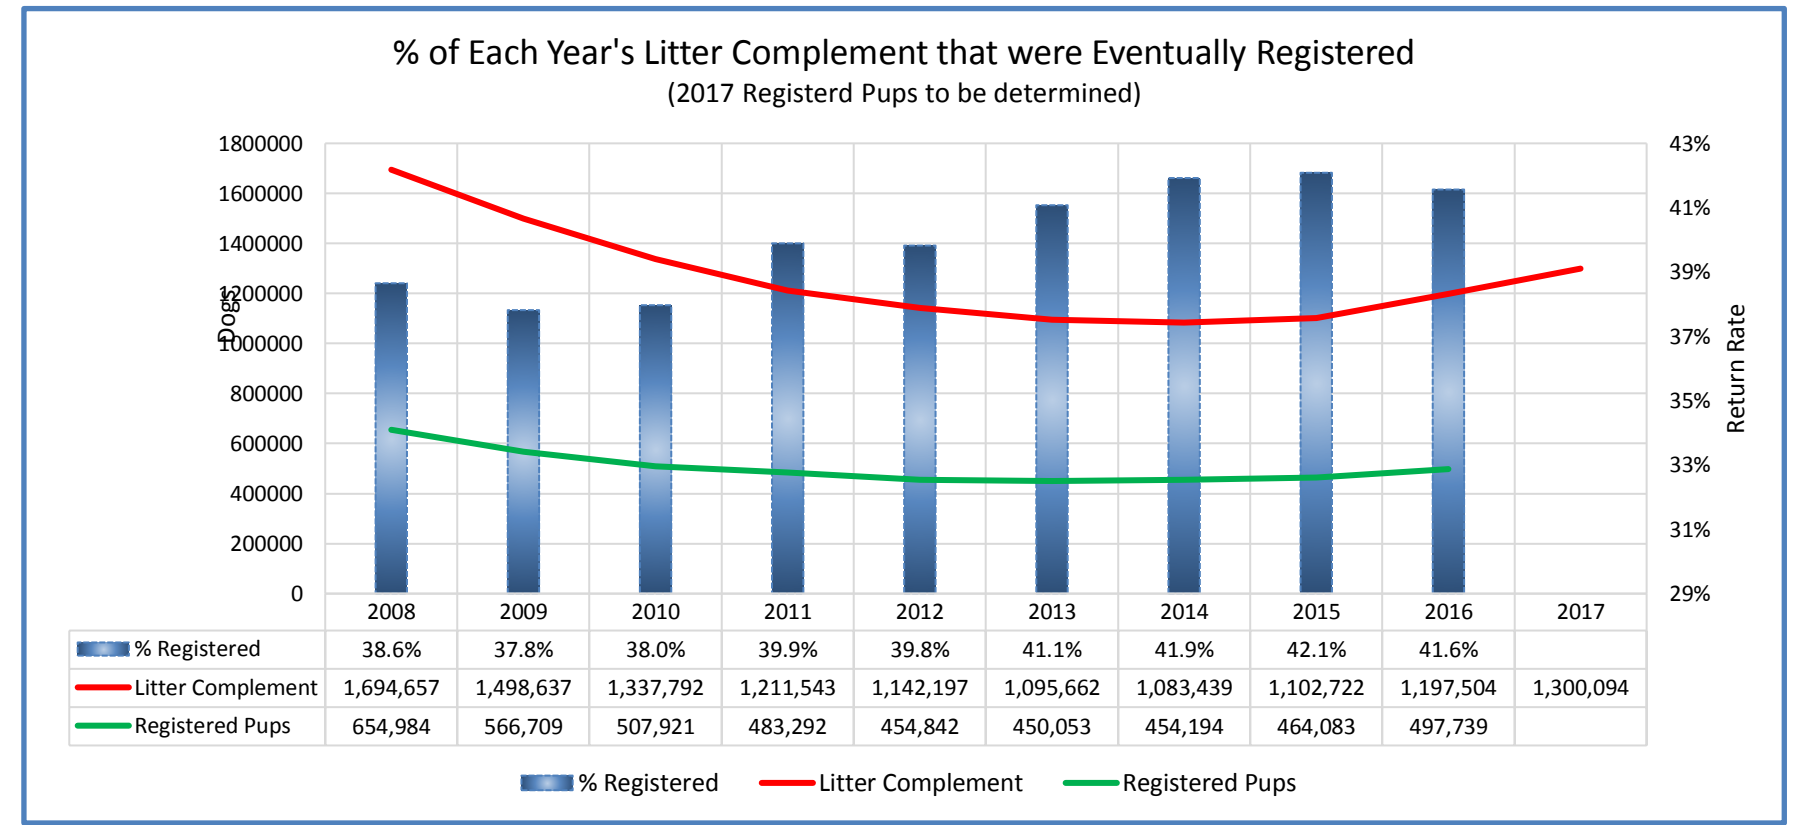

All Breeds (AKC only)