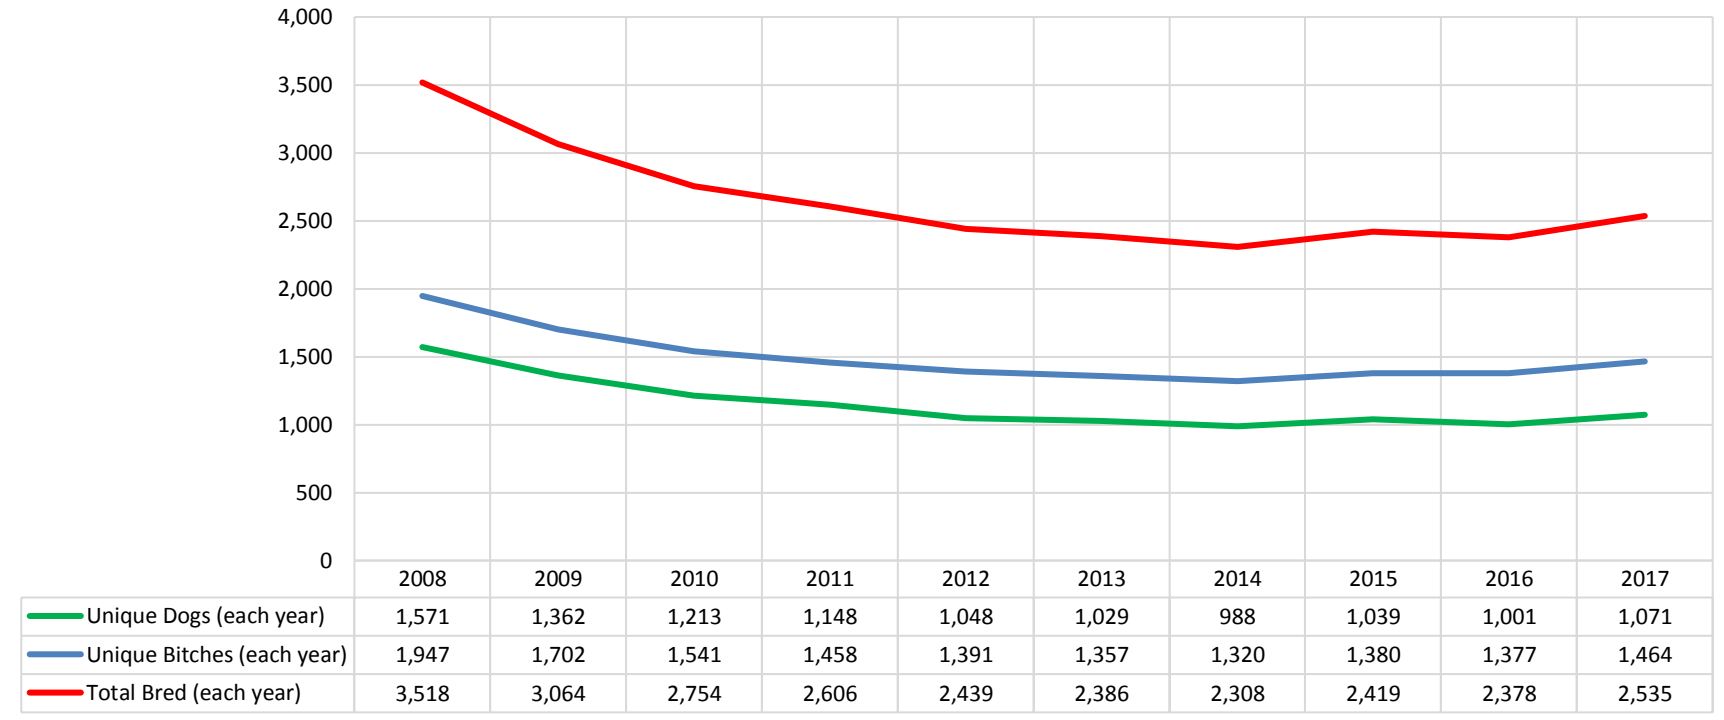

% Change Relative 2008	2008	2009	2010	2011	2012	2013	2014	2015	2016	2017	2018	
Litters	0.0%	-12.6%	-20.3%	-25.8%	-27.4%	-29.6%	-30.0%	-26.5%	-10.4%	-21.5%	-60.5%	These %'s are calculated to show the change each year compared to 2008.
Litter Complement	0.0%	-13.5%	-20.7%	-26.7%	-28.5%	-32.4%	-31.0%	-27.6%	-26.1%	-20.4%	-60.4%	
Registered Pups	0.0%	-14.4%	-19.9%	-23.6%	-25.3%	-31.1%	-26.6%	-22.8%	-21.3%	-23.0%	-82.7%	

Brittanys

Brittanys

Competing: Unique Individual Dogs & Bitches in Conformation Each Year

Breeding: Unique Individual Dogs & Bitches Bred Each Year

Dogs Registered (including FSS, Open, Conditional & Foreign)

% of Each Year's Litter Complement that have been Shown or Bred (to date)