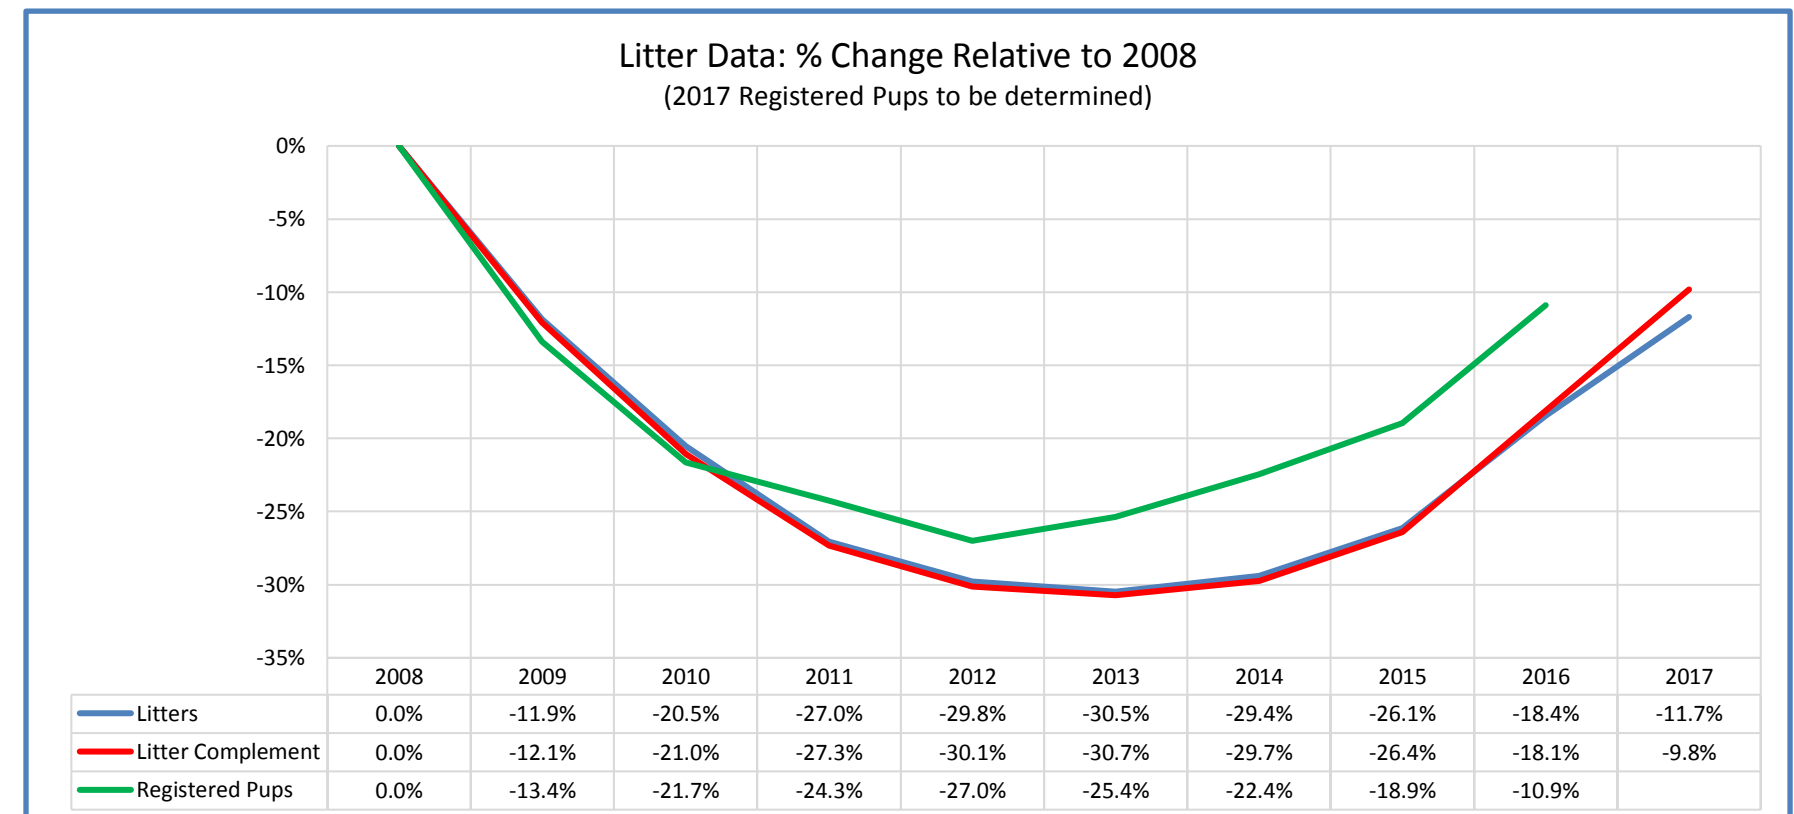

Sporting Group