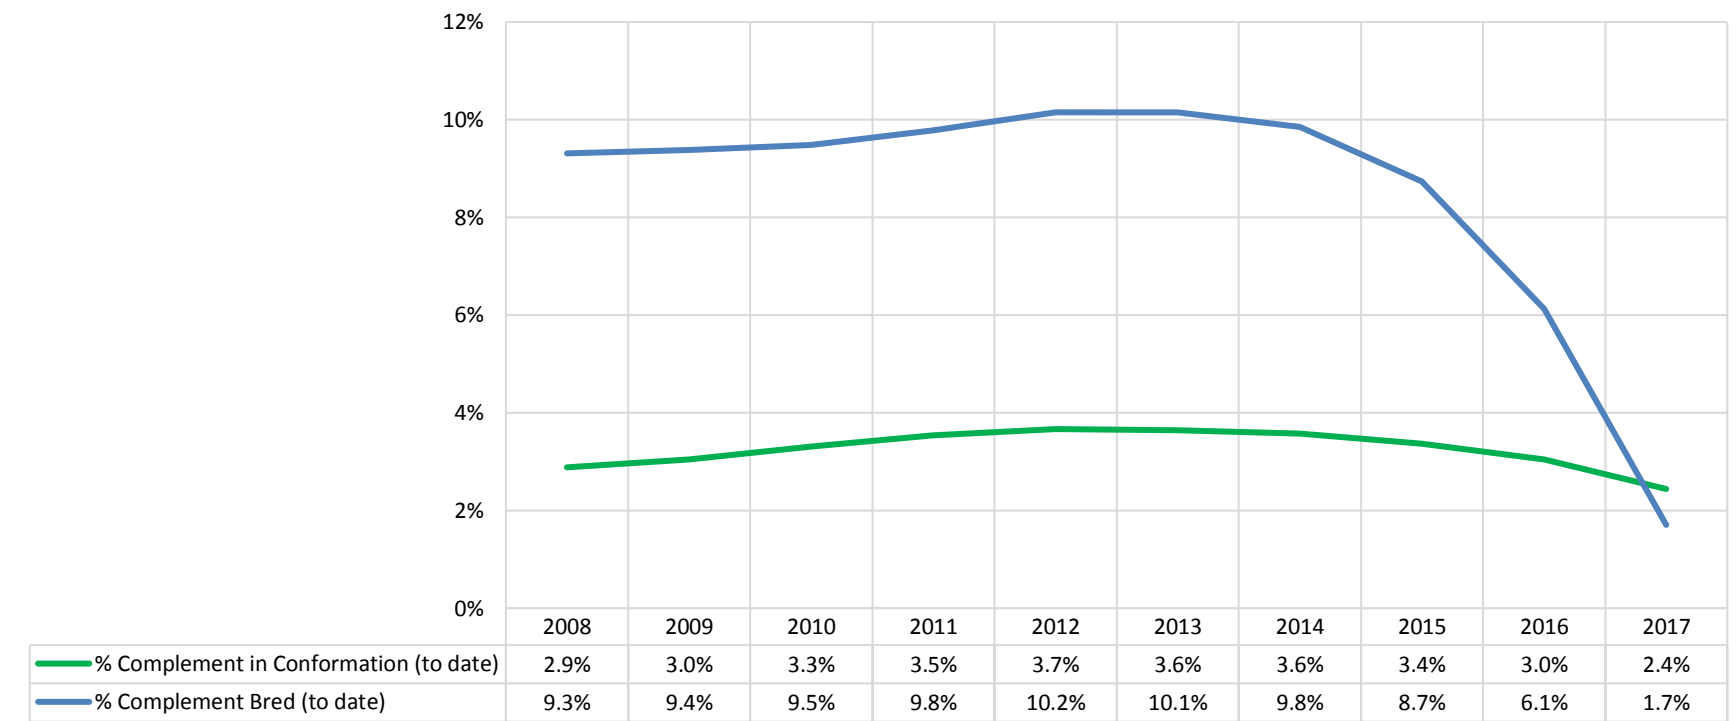

% of Each Year's Litter Complement that have been Shown or Bred (to date)