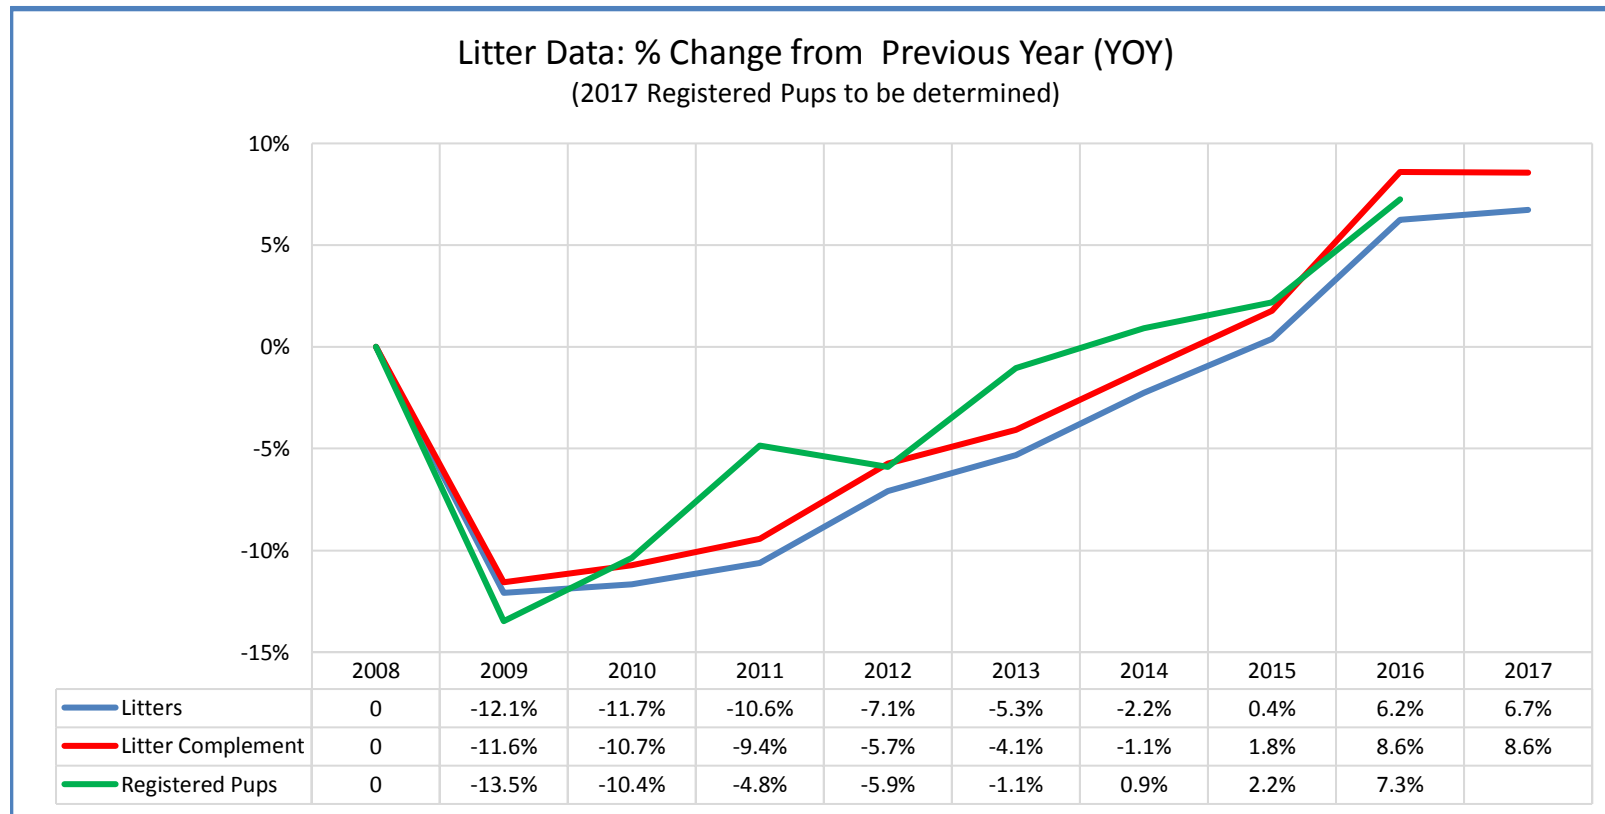

All Breeds (AKC only)