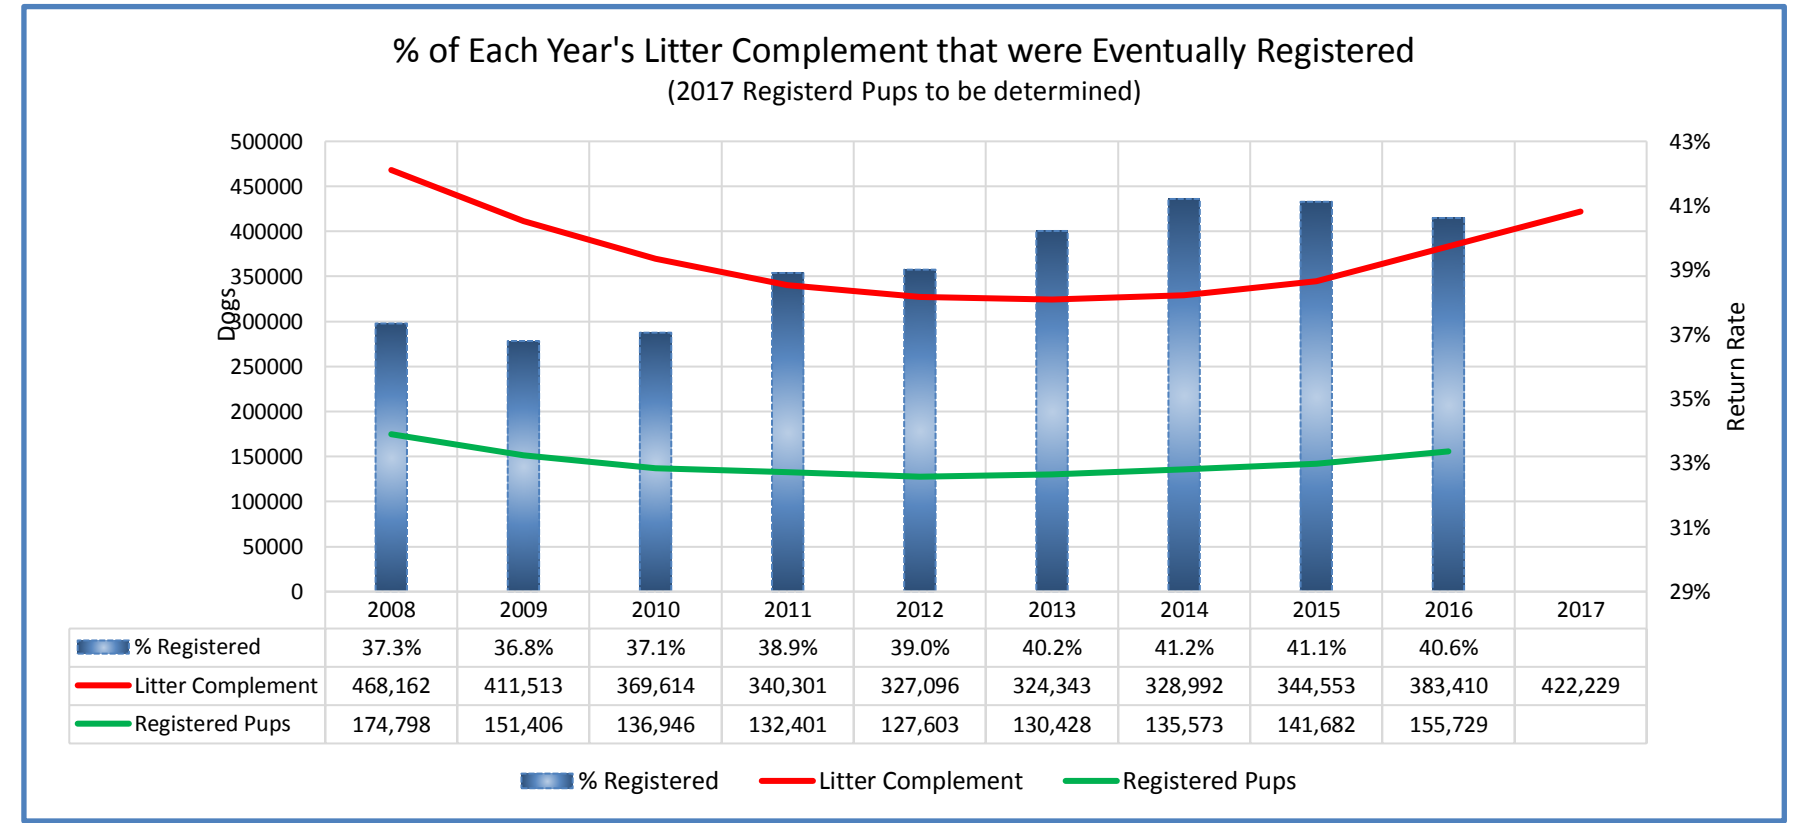

Sporting Group