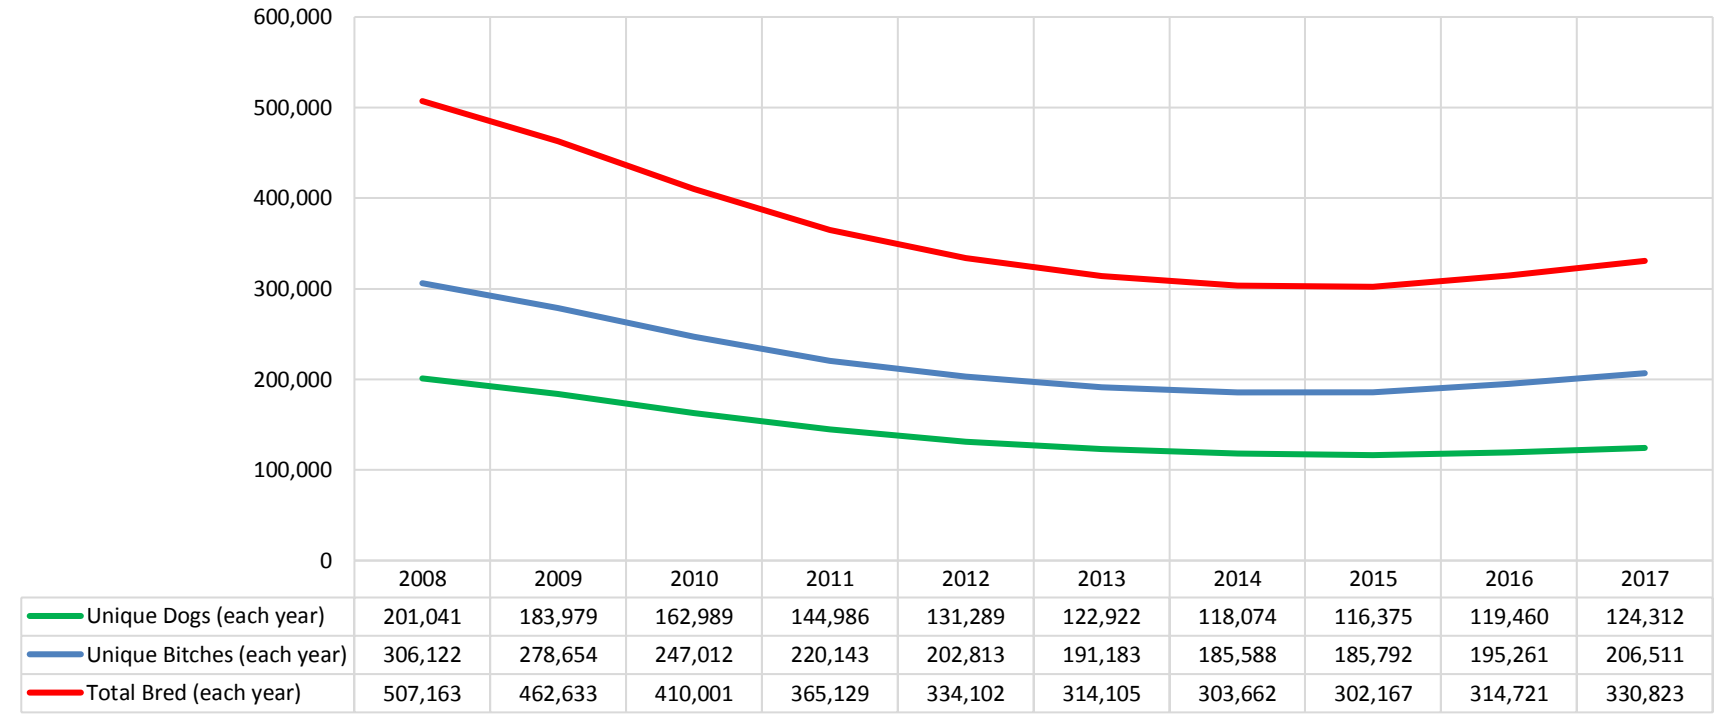

Breeding: Unique Individual Dogs & Bitches Bred Each Year